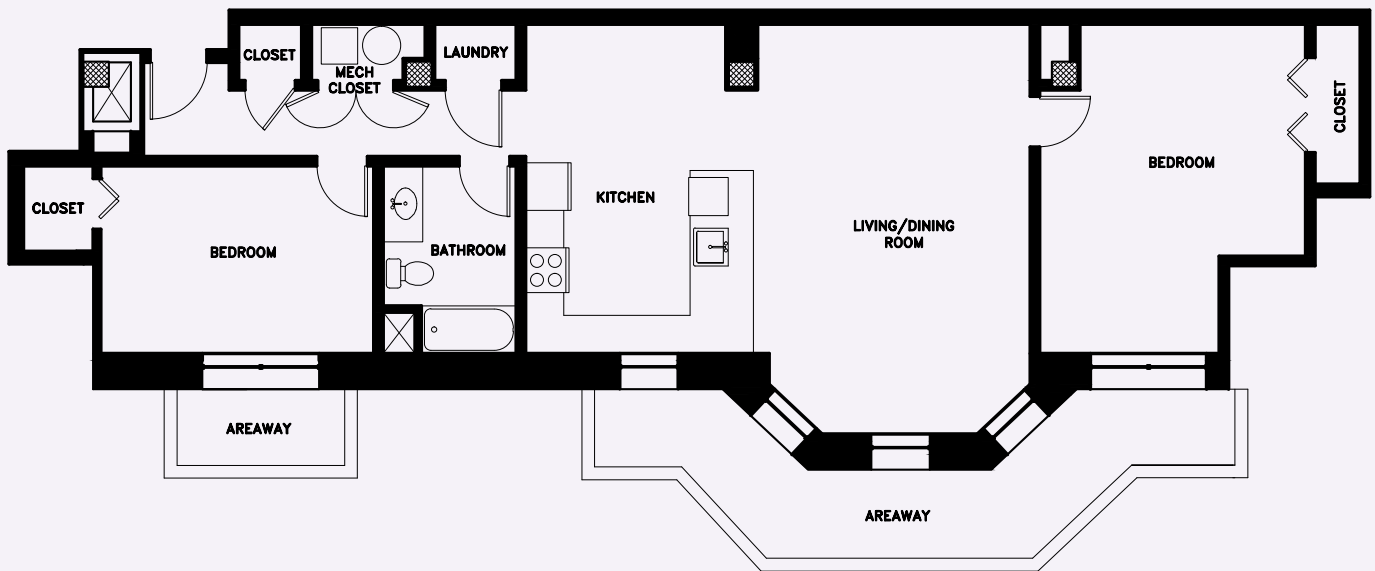

UNIT 2 2 BED 1 BATH **1,318 SF**

126 Delaware Ave,
Jersey City, NJ 07306
201 515 5215

The builder reserves the right to change prices and make modifications and/or substitutes to floor plans, project design, material specifications & features without notice. Suite square footage and floor plans may vary from actual.