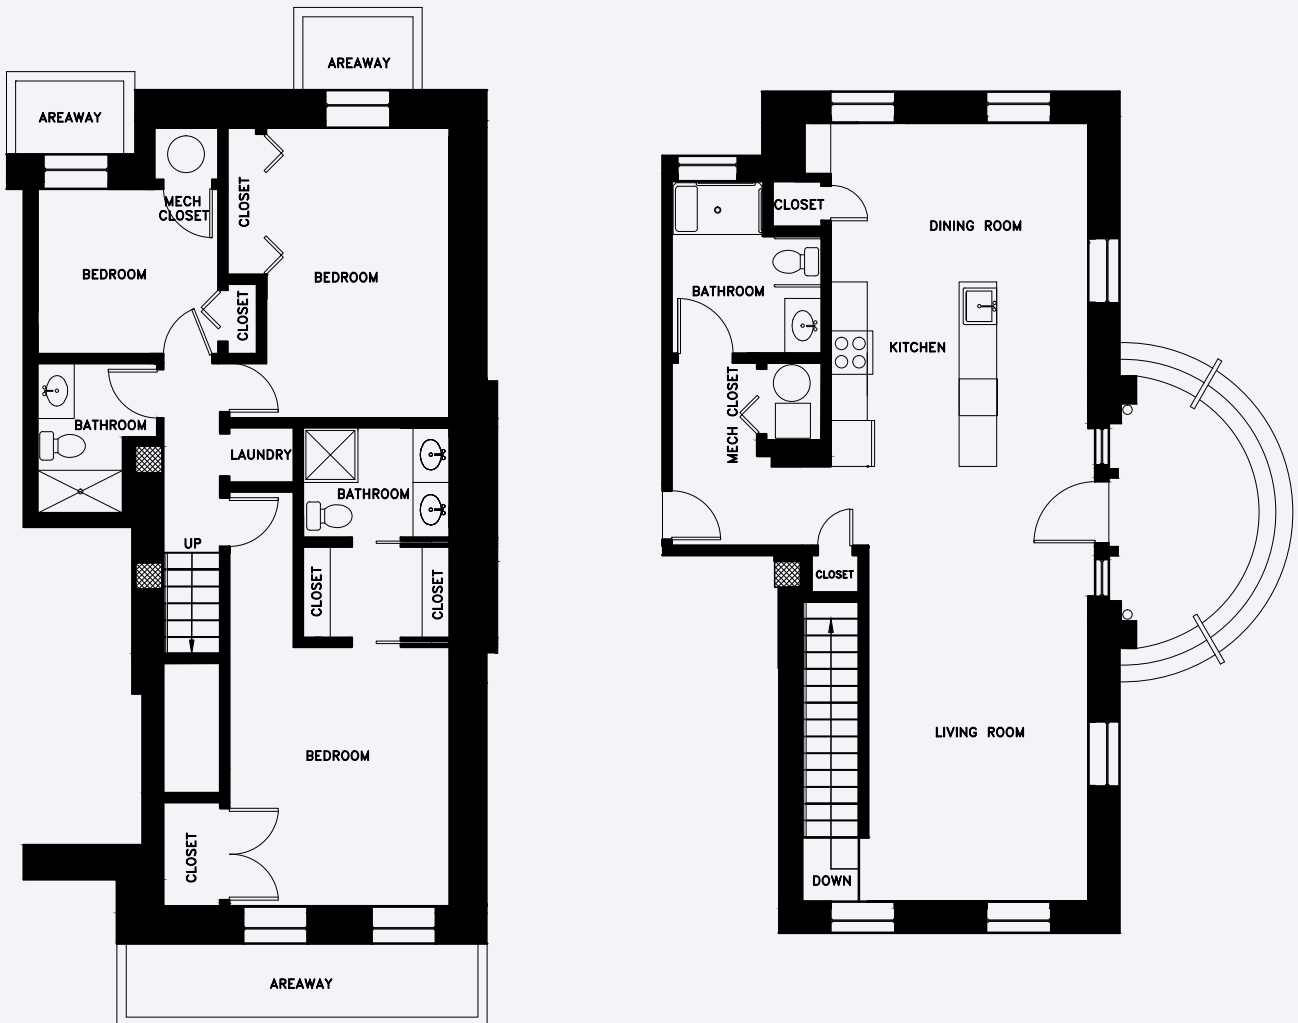

UNIT 5

3 BED

3 BATH

1,955 SF

126 Delaware Ave,
Jersey City, NJ 07306
201 515 5215

The builder reserves the right to change prices and make modifications and/or substitutes to floor plans, project design, material specifications & features without notice. Suite square footage and floor plans may vary from actual.